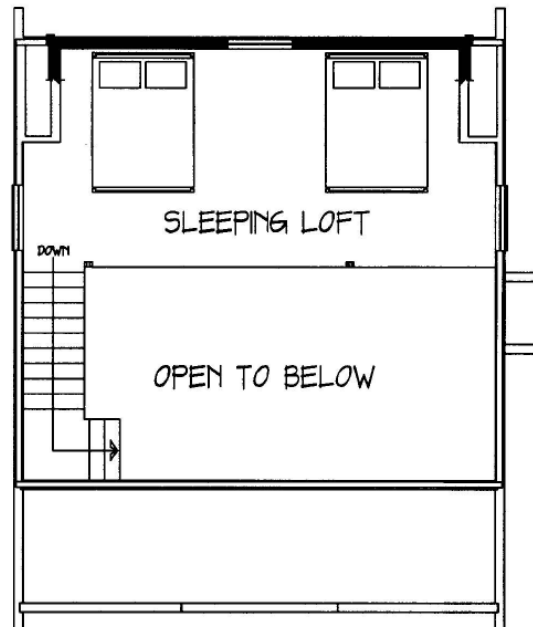

The Moose Pond

772 Sq. Ft.

Sleeping Loft
Spacious Great Room

Main Level: 528sf
Second Level: 244 sf

The Perfect size for Everyone from the Avid Sportsman to the person Looking for a Welcoming Family Retreat.

- Seasoned Milled Eastern White Pine log
- Complete Weather-tight materials package.
- Aluminum Clad Windows
- Steel 9Lite Entry Door
- 18" Eaves and Gable Overhangs

 THE ORIGINAL
Lincoln Logs[®]

(800) 833-2461, www.lincolnlogs.com
©2013 Lincoln Logs. Drawings and Renderings are the Artists' conceptions and may vary from the actual building plans.