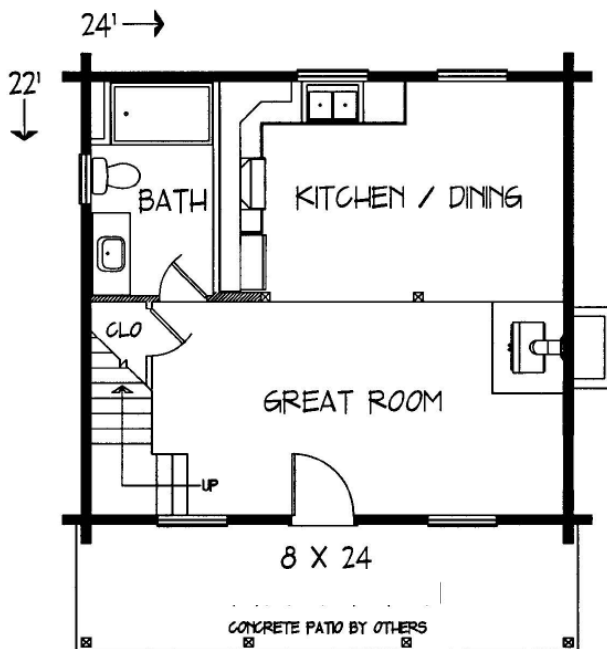

The Moose Pond

772 Sq. Ft.

Sleeping Loft
Spacious Great Room

Main Level: 528sf
Second Level: 244 sf

The Perfect size for Everyone from the Avid Sportsman to the person Looking for a Welcoming Family Retreat.

- Seasoned Milled Eastern White Pine log
- Complete Weather-tight materials package.
- Aluminum Clad Windows
- Steel 9Lite Entry Door
- 18" Eaves and Gable Overhangs

 THE ORIGINAL
Lincoln Logs[®]

(800) 833-2461, www.lincolnlogs.com
©2013 Lincoln Logs. Drawings and Renderings are the Artists' conceptions and may vary from the actual building plans.